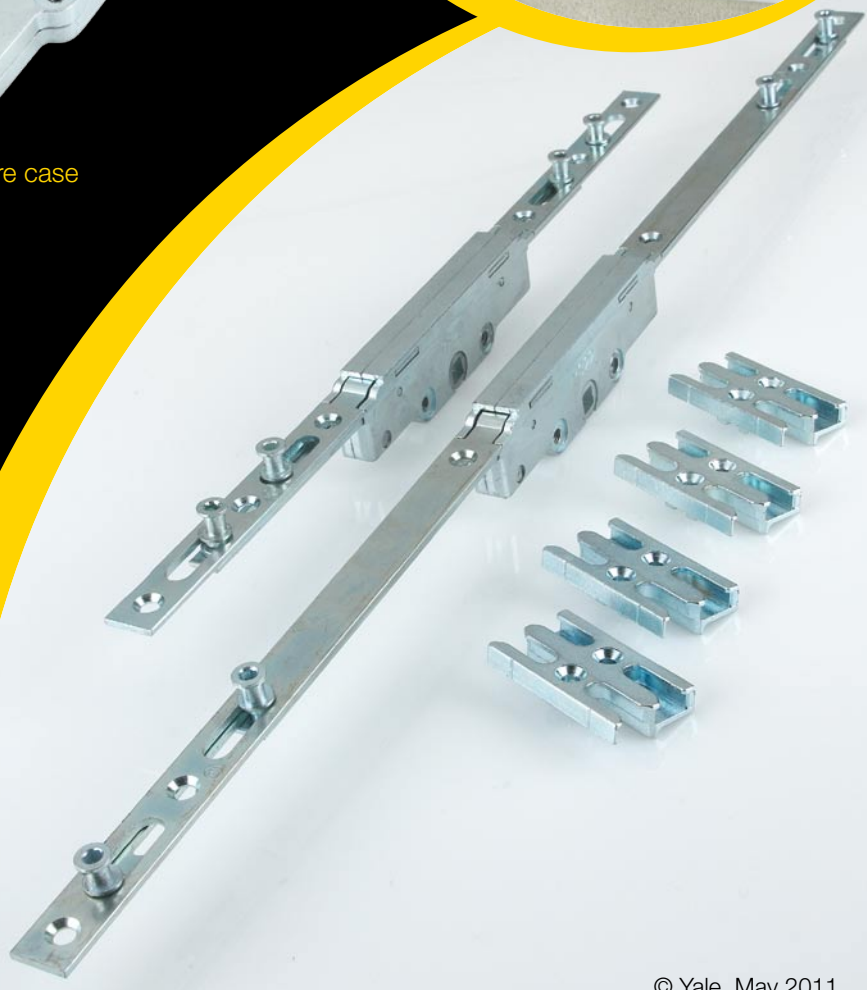

The world's favourite lock

we're in the frame

Encloser Window Locks

The Yale Encloser's anti separation 'mushroom' cams work in pairs, locking from either side into robust zinc alloy strikers, delivering optimal security performance and unparalleled weatherproofing, through easy adjustment of the mushroom cams.

Manufactured to the highest specifications and tested to the latest British Standards BS7950 security criteria, the Yale Encloser product range covers all sash sizes from 270mm-1400mm.

With the Yale Encloser, protected by our 10 year security guarantee, providing your customers with Yale backed peace of mind has never been easier.

Centre case

World Class

Manufactured to the very highest standards to meet Yale's demanding quality and performance requirements

Secured-by-Design

Police preferred specification accredited security product of the official UK Police flagship initiative, supporting the principles of 'designing out crime'